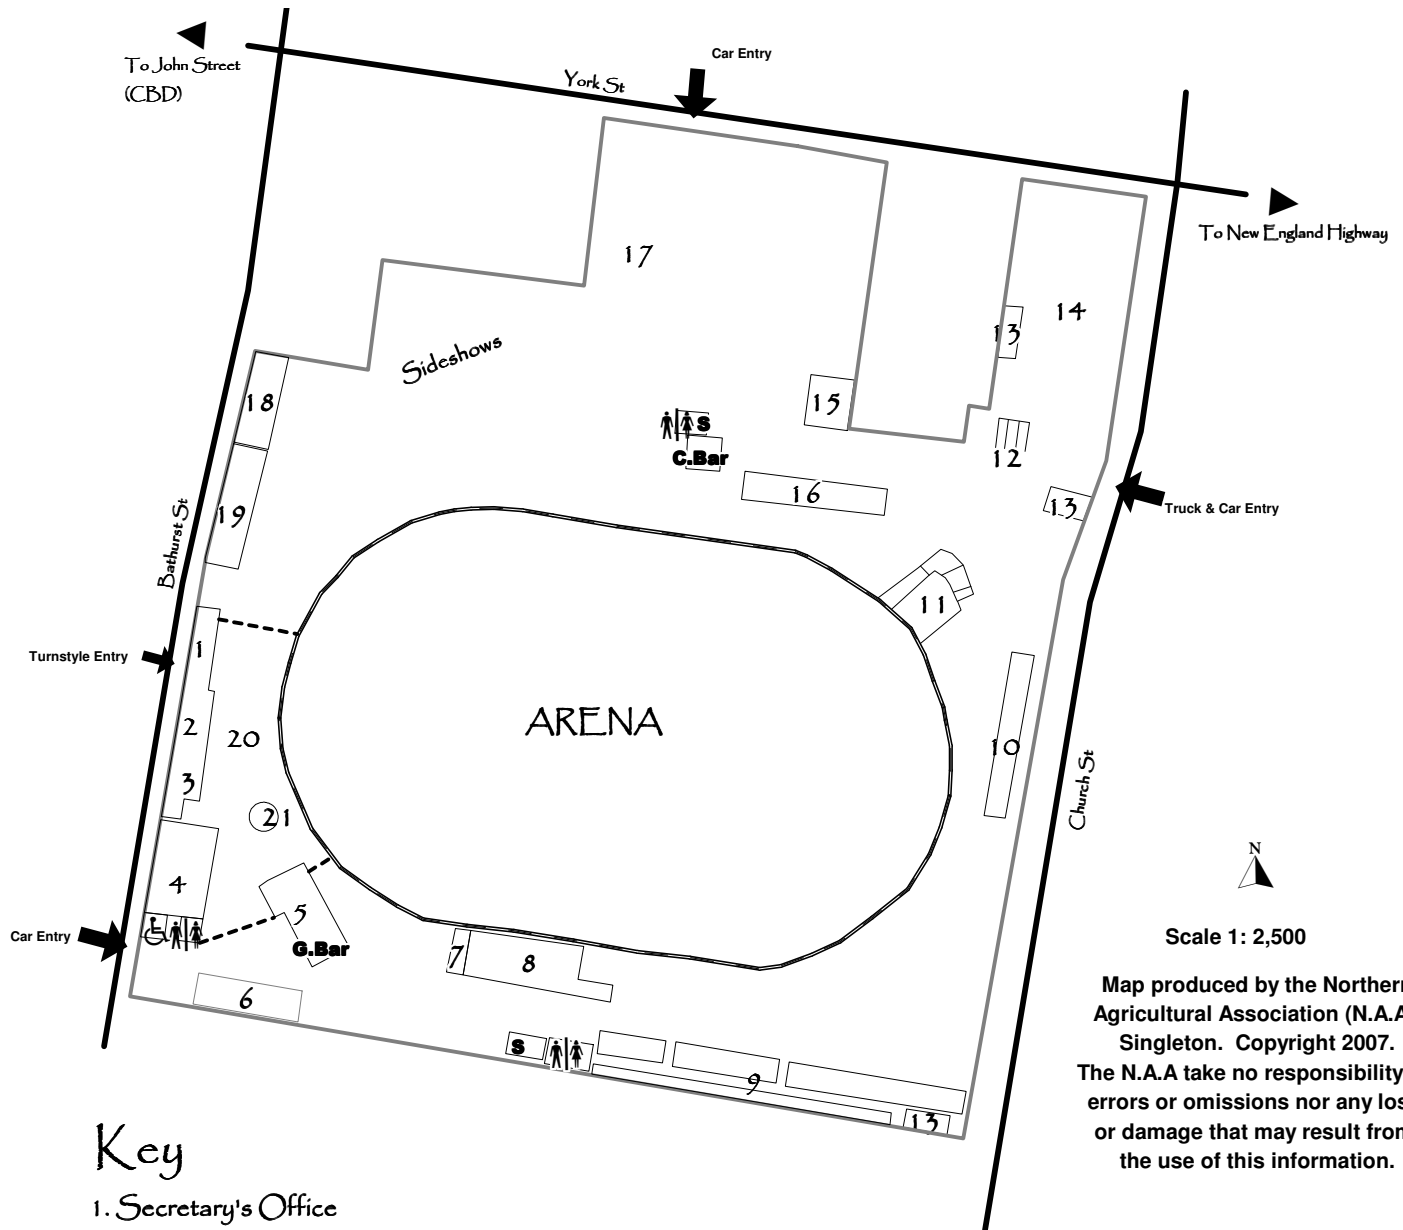

SINGLETON SHOWGROUND

Scale 1: 2,500

Map produced by the Northern Agricultural Association (N.A.A), Singleton. Copyright 2007. The N.A.A take no responsibility for errors or omissions nor any loss or damage that may result from the use of this information.

Key

1. Secretary's Office
2. NAA President's Room
3. NAA Ladies Tearoom & Kiosk
4. Main Pavilion (needlework, cooking, photography, trade displays)
5. Grandstand - Publicans Bar and Bistro
6. Private
7. Broadcast Area
8. Private Carparking
9. Horse Stalls
10. Dairy Cattle Stalls
11. Stock Yards - Campdraft
12. Stock Ramp Unloading Area
13. Stock Wash Areas
14. Truck Parking/Unloading
15. Goat Shed

16. Beef Cattle Stalls
17. York Street Car Park
18. Poultry & Pigeon Pavilion
19. Horticulture Pavilion (floral, produce, environmental displays)
20. Front Lawn Area
21. Bandstand Rotunda

- Toilets
- Disabled Toilet
- Gate Entry/Exit

- C. Bar** Cattleman's Bar (limited opening hours)
- G. Bar** Grandstand Bar
- S** Shower Amenities